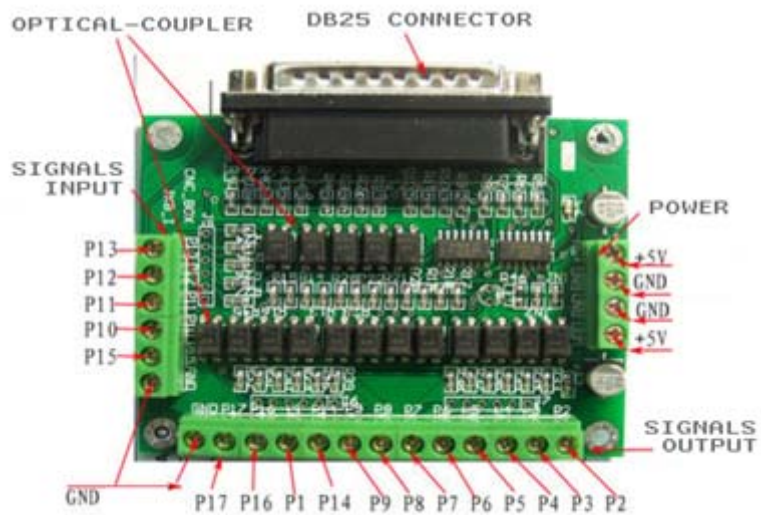

ITEM DESCRIPTION

**Description:**

- Built in DB25 male connector.
- DB25 Output Pin:P1,P2,P3,P4,P5,P6,P7,P8,P9,P14,P16,P17.
- DB25 Input Pin: P10,P11,P12,P13,P15.
- DB25 GND Pin: P18-P25.
- Power supply: +5V DC.
- Built in C-class Optical-coupler.
- High quality with Surface-mount Tech.